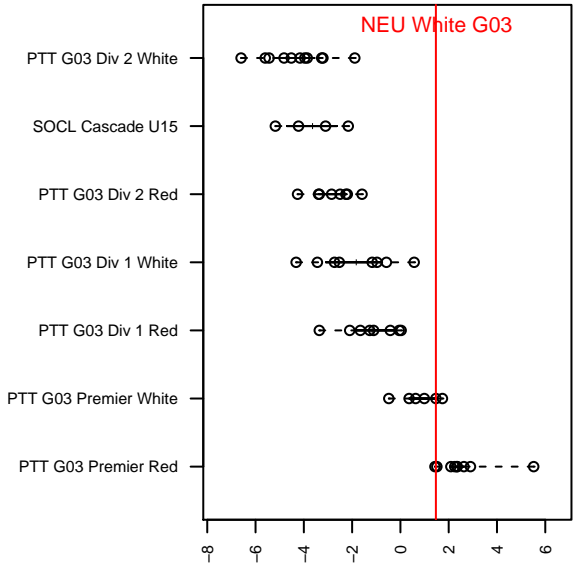

**attack and defense rating
relative to others at age
and all opponents in last 13 months**