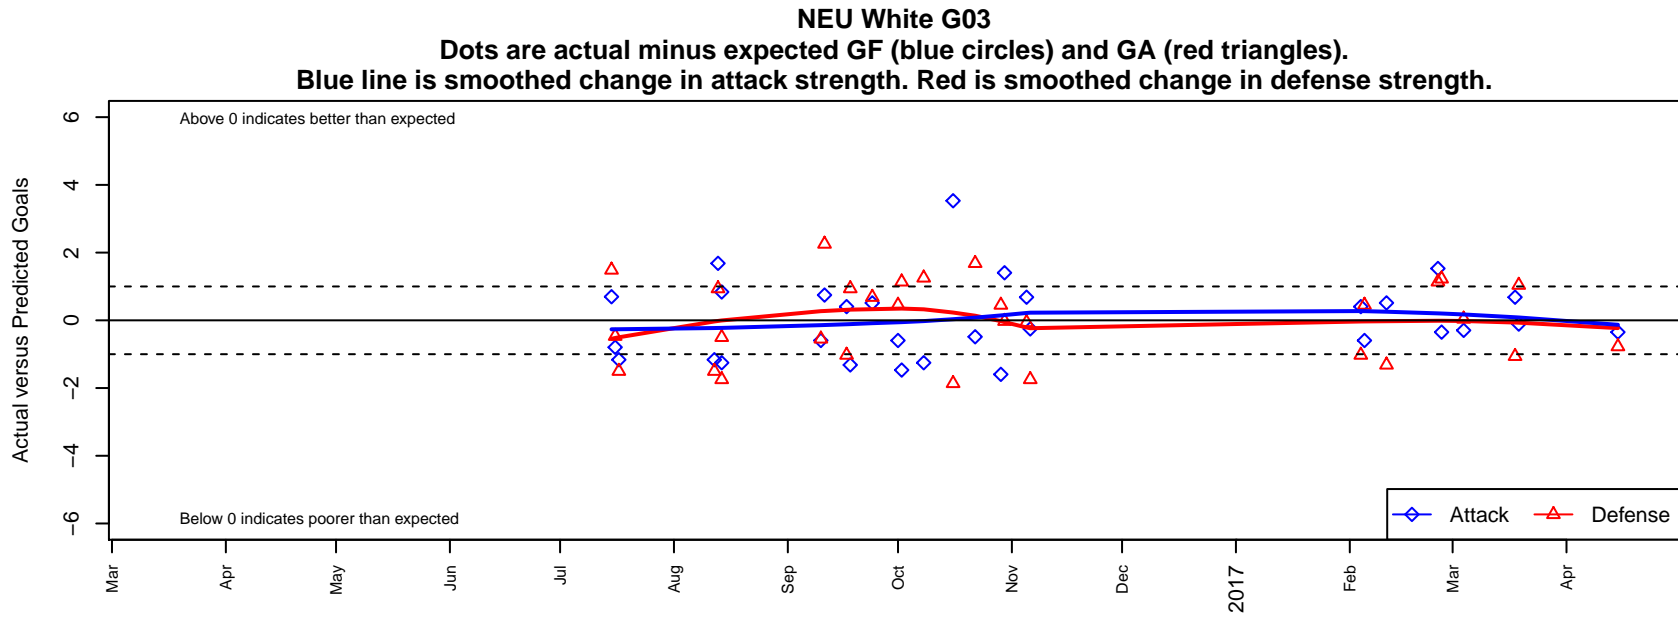

**attack and defense variance (black dot)
relative to other teams
and top 10 in region**

**attack and defense rating
relative to others at age
and all opponents in last 13 months**

NEU White G03

Northeast United
Portland, OR
G03 total strength=1345
attack=8.19 defense=5.33
fall league = PTT G03 Premier White
spr league = Spr OYS G03 Premier White

alt names used:
NEU PDX 03G White
NEU PDX G03 WHITE (OR)
NEU PDX G03 WHITE (OR)
NEU PDX 03G White
NEU PDX 03G White

Venues played:
2016 Nike Crossfire Challenge Gold Group U14
2016 Bend Premier Cup Lindsey Horan (Gold)
2016 PTT G03 Premier White
2016 Spr OYS G03 Premier White
2016 OYS State Cup G03