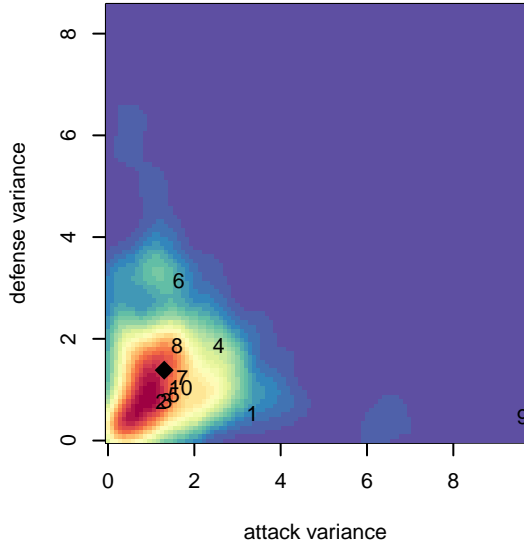

**attack and defense variance (black dot)
relative to other teams
and top 10 in region**